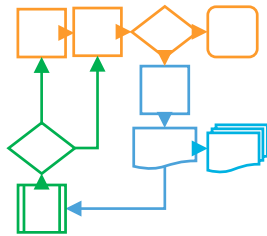

DevOps Workflows for Kubernetes

A spectrum of automation options

Custom-made

Assembled

Modified

Factory-built

SUSE Application Delivery Solutions

Greater flexibility and versatility

Faster time-to-deliver
Lower cost per unit
Higher re-use (more efficient)
More scalable production